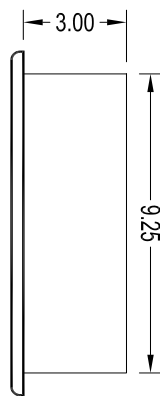

Janus Elevator Products Inc.

Materials Available
Stainless Steel
Muntz
Bronze

Edge Styles
Beveled
Panned
45 Degree Panned

Finishes Available
#4 Brushed
#6 Brushed
#8 Mirror
Non Directional
Oxidized

Button Styles Available
We offer a wide variety of button styles for all fixtures.
Call for more information.

Custom Sizes Available
Monitor Controls will manufacture fixtures to custom sizes & depths within limitations.

Note: Picture on opposite side depicts stainless steel #4 brush finish with 1" diameter tamper resistant buttons, with Monitor standard Braille.