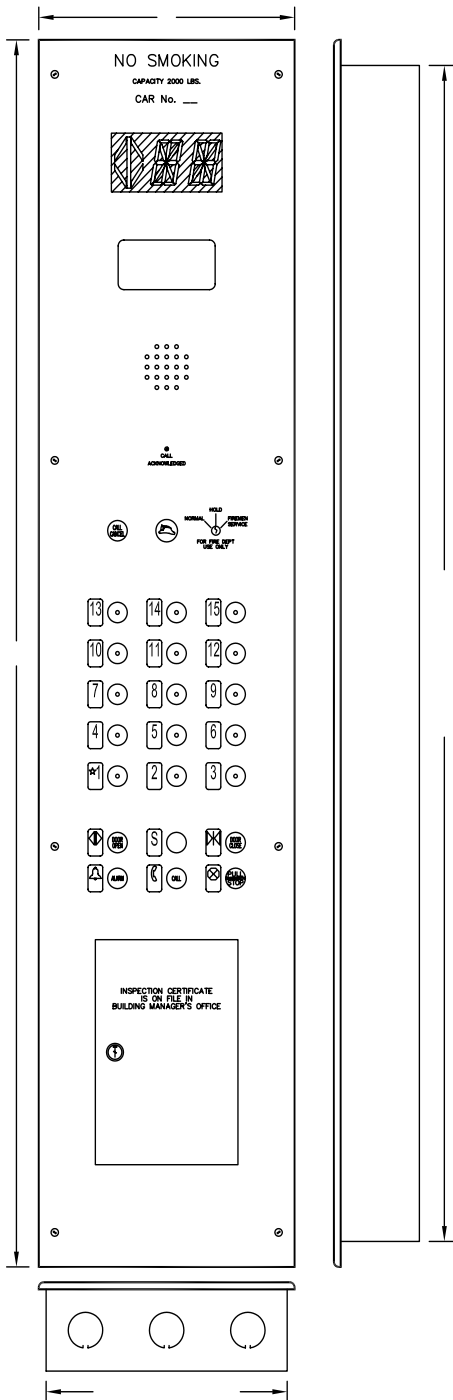

Monitor Controls

Monitor Series

Monitor Series

The Monitor Series is the primary design in our fixture line. Its traditional appearance incorporates durability and style.

Janus Elevator Products Inc.

Materials Available
 Stainless Steel
 Muntz
 Bronze

Edge Styles
 Beveled
 Panned
 45 Degree Panned

Finishes Available
 #4 Brushed
 #6 Brushed
 #8 Mirror
 Non Directional
 Oxidized

Button Styles Available
 We offer a wide variety of button styles for all fixtures.
 Call for more information.

Custom Sizes Available
 Monitor Controls will manufacture fixtures to custom sizes & depths within limitations.

Note: Picture on opposite side depicts stainless steel #4 brush finish with 1" diameter tamper resistant buttons, with Monitor standard Braille.