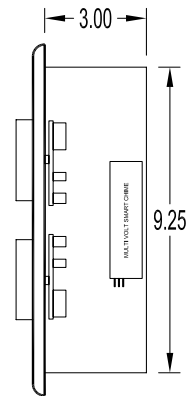

Janus Elevator Products Inc.

Materials Available
Stainless Steel
Muntz
Bronze

Edge Styles
Beveled
Panned
45 Degree Panned

Finishes Available
#4 Brushed
#6 Brushed
#8 Mirror
Non Directional
Oxidized

Button Styles Available
We offer a wide variety of button styles for all fixtures.
Call for more information.

Custom Sizes Available
Monitor Controls will manufacture fixtures to custom sizes & depths within limitations.

Note: Picture on opposite side depicts stainless steel #4 brush finish with 1" diameter tamper resistant buttons, with Monitor standard Braille.