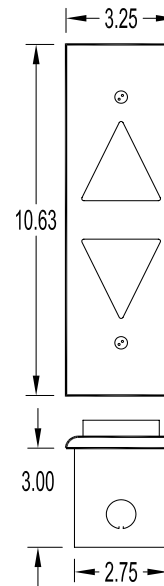

Janus Elevator Products Inc.

Materials Available
Stainless Steel
Muntz
Bronze

Edge Styles
Beveled
Panned
45 Degree Panned

Finishes Available
#4 Brushed
#6 Brushed
#8 Mirror
Non Directional
Oxidized

Button Styles Available
We offer a wide variety of button styles for all fixtures.
Call for more information.

Custom Sizes Available
Monitor Controls will manufacture fixtures to custom sizes & depths within limitations.

Note: Picture on opposite side depicts stainless steel #4 brush finish with 1" diameter tamper resistant buttons, with Monitor standard Braille.