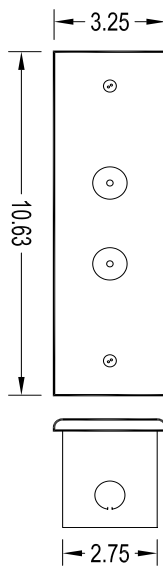

Janus Elevator Products Inc.

Materials Available
Stainless Steel
Muntz
Bronze

Edge Styles
Beveled
Panned
45 Degree Panned

Finishes Available
#4 Brushed
#6 Brushed
#8 Mirror
Non Directional
Oxidized

Button Styles Available
We offer a wide variety of button styles for all fixtures.
Call for more information.

Custom Sizes Available
Monitor Controls will manufacture fixtures to custom sizes & depths within limitations.

Note: Picture on opposite side depicts stainless steel #4 brush finish with 1" diameter tamper resistant buttons, with Monitor standard Braille.