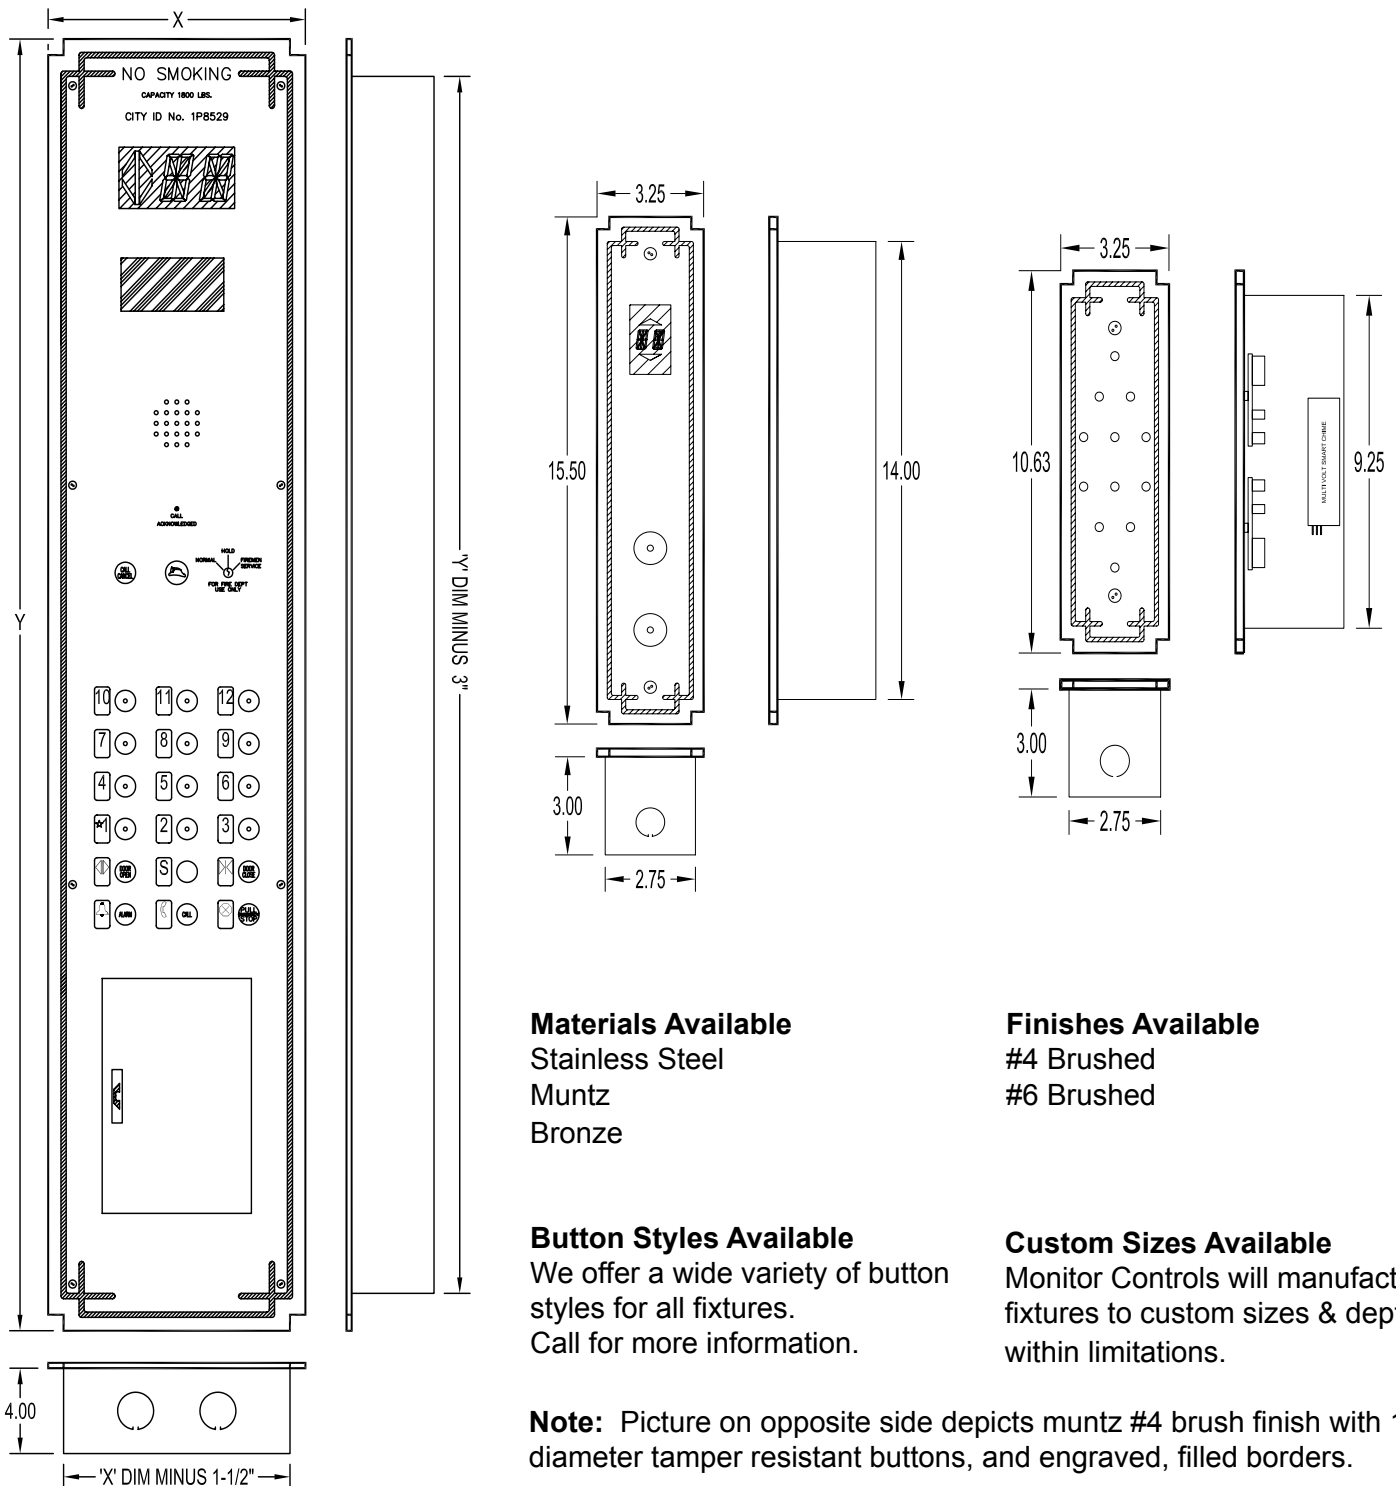

Monitor Controls

Executive Series

Executive Series

The Executive Series, with its notched corners and engraved design, adds a sleek contemporary appearance to any elevator.

Janus Elevator Products Inc.

Materials Available